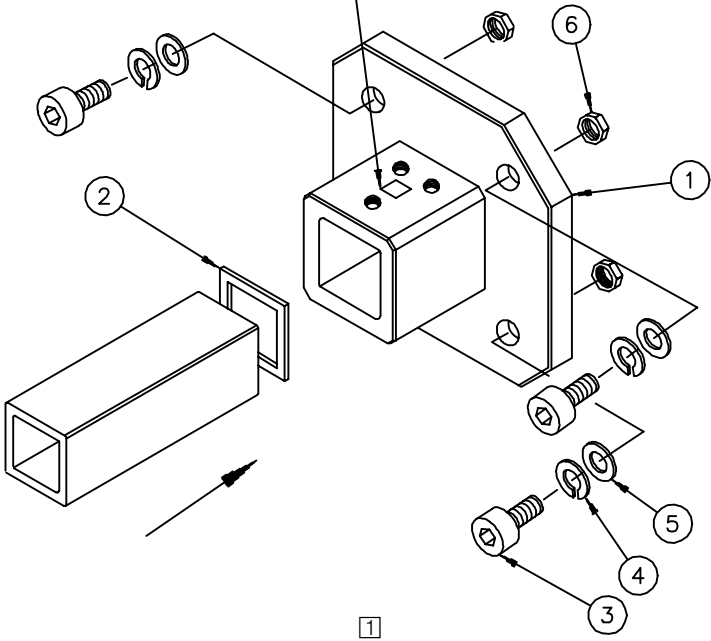

Top
Oben
Plan
Parte superior

21304001