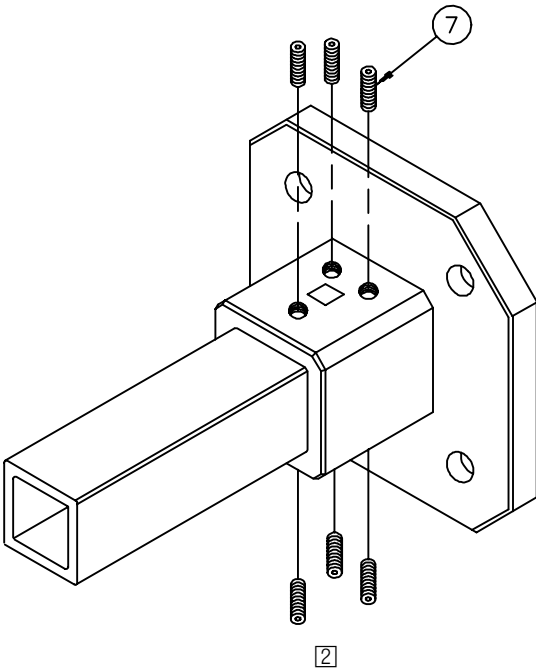

Top
Oben
Plan
Parte superior

21304001