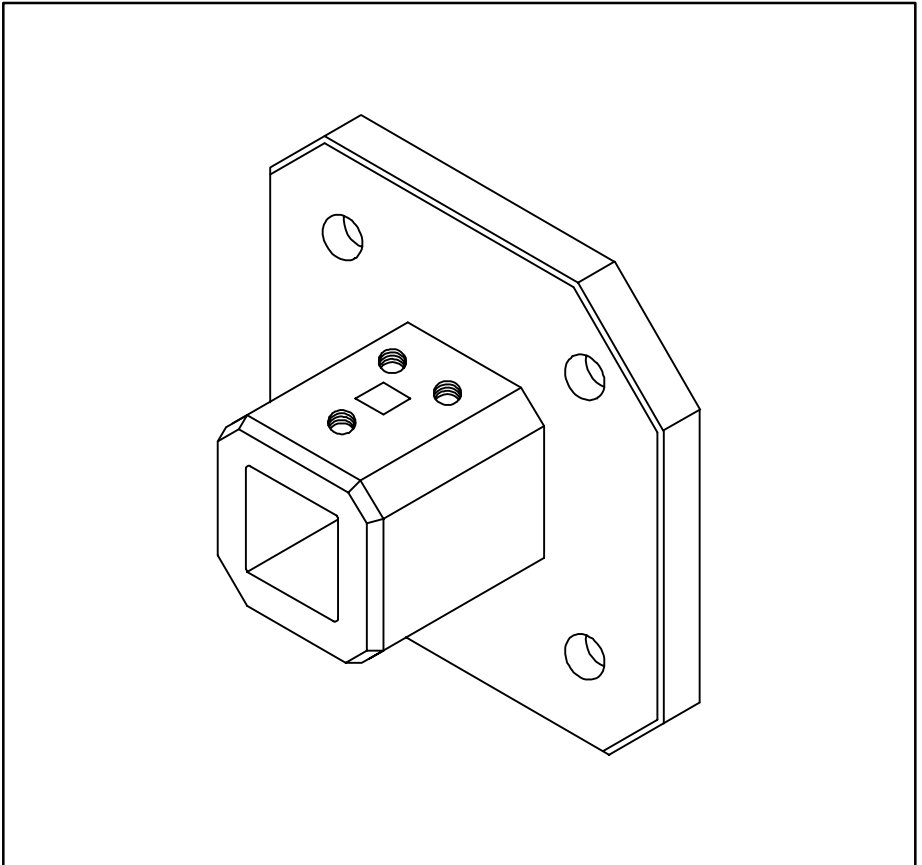

COMPACT[®]

Wall Flange
Wandflansch
Embase fixe
Brida para pared

System	a		b		d		D		B	
	in.	mm	in.	mm	in.	mm	in.	mm	in.	mm
50	3.48	88.4	3.48	88.4	2.75	70	4.92	125	ø.42	M10
60	3.67	93.3	3.67	93.3	2.75	70	5.20	132	ø.42	M10
80	4.81	122.3	4.81	122.3	4.13	105	6.81	173	ø.50	M12
80/140	4.92	125	4.92	125	4.13	105	---	---	ø.50	M12